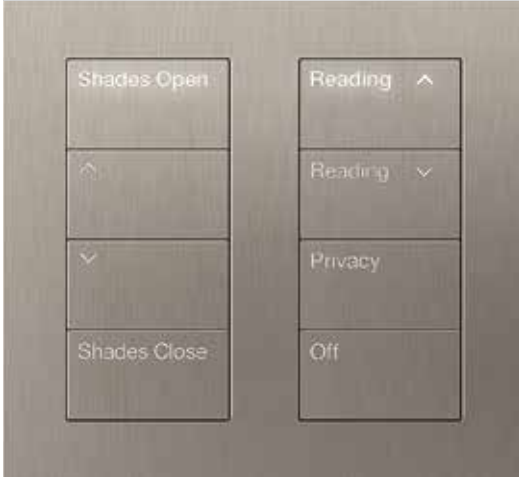

Internet of Things Makes Today's Homes Smart

LOCATED IN ONE OF HYDERABAD'S POSH NEIGHBOURHOODS, THIS LAVISH PENTHOUSE DRAWS INSPIRATION FROM THE MOVIE – 'A SINGLE MAN BY TOM FORD'